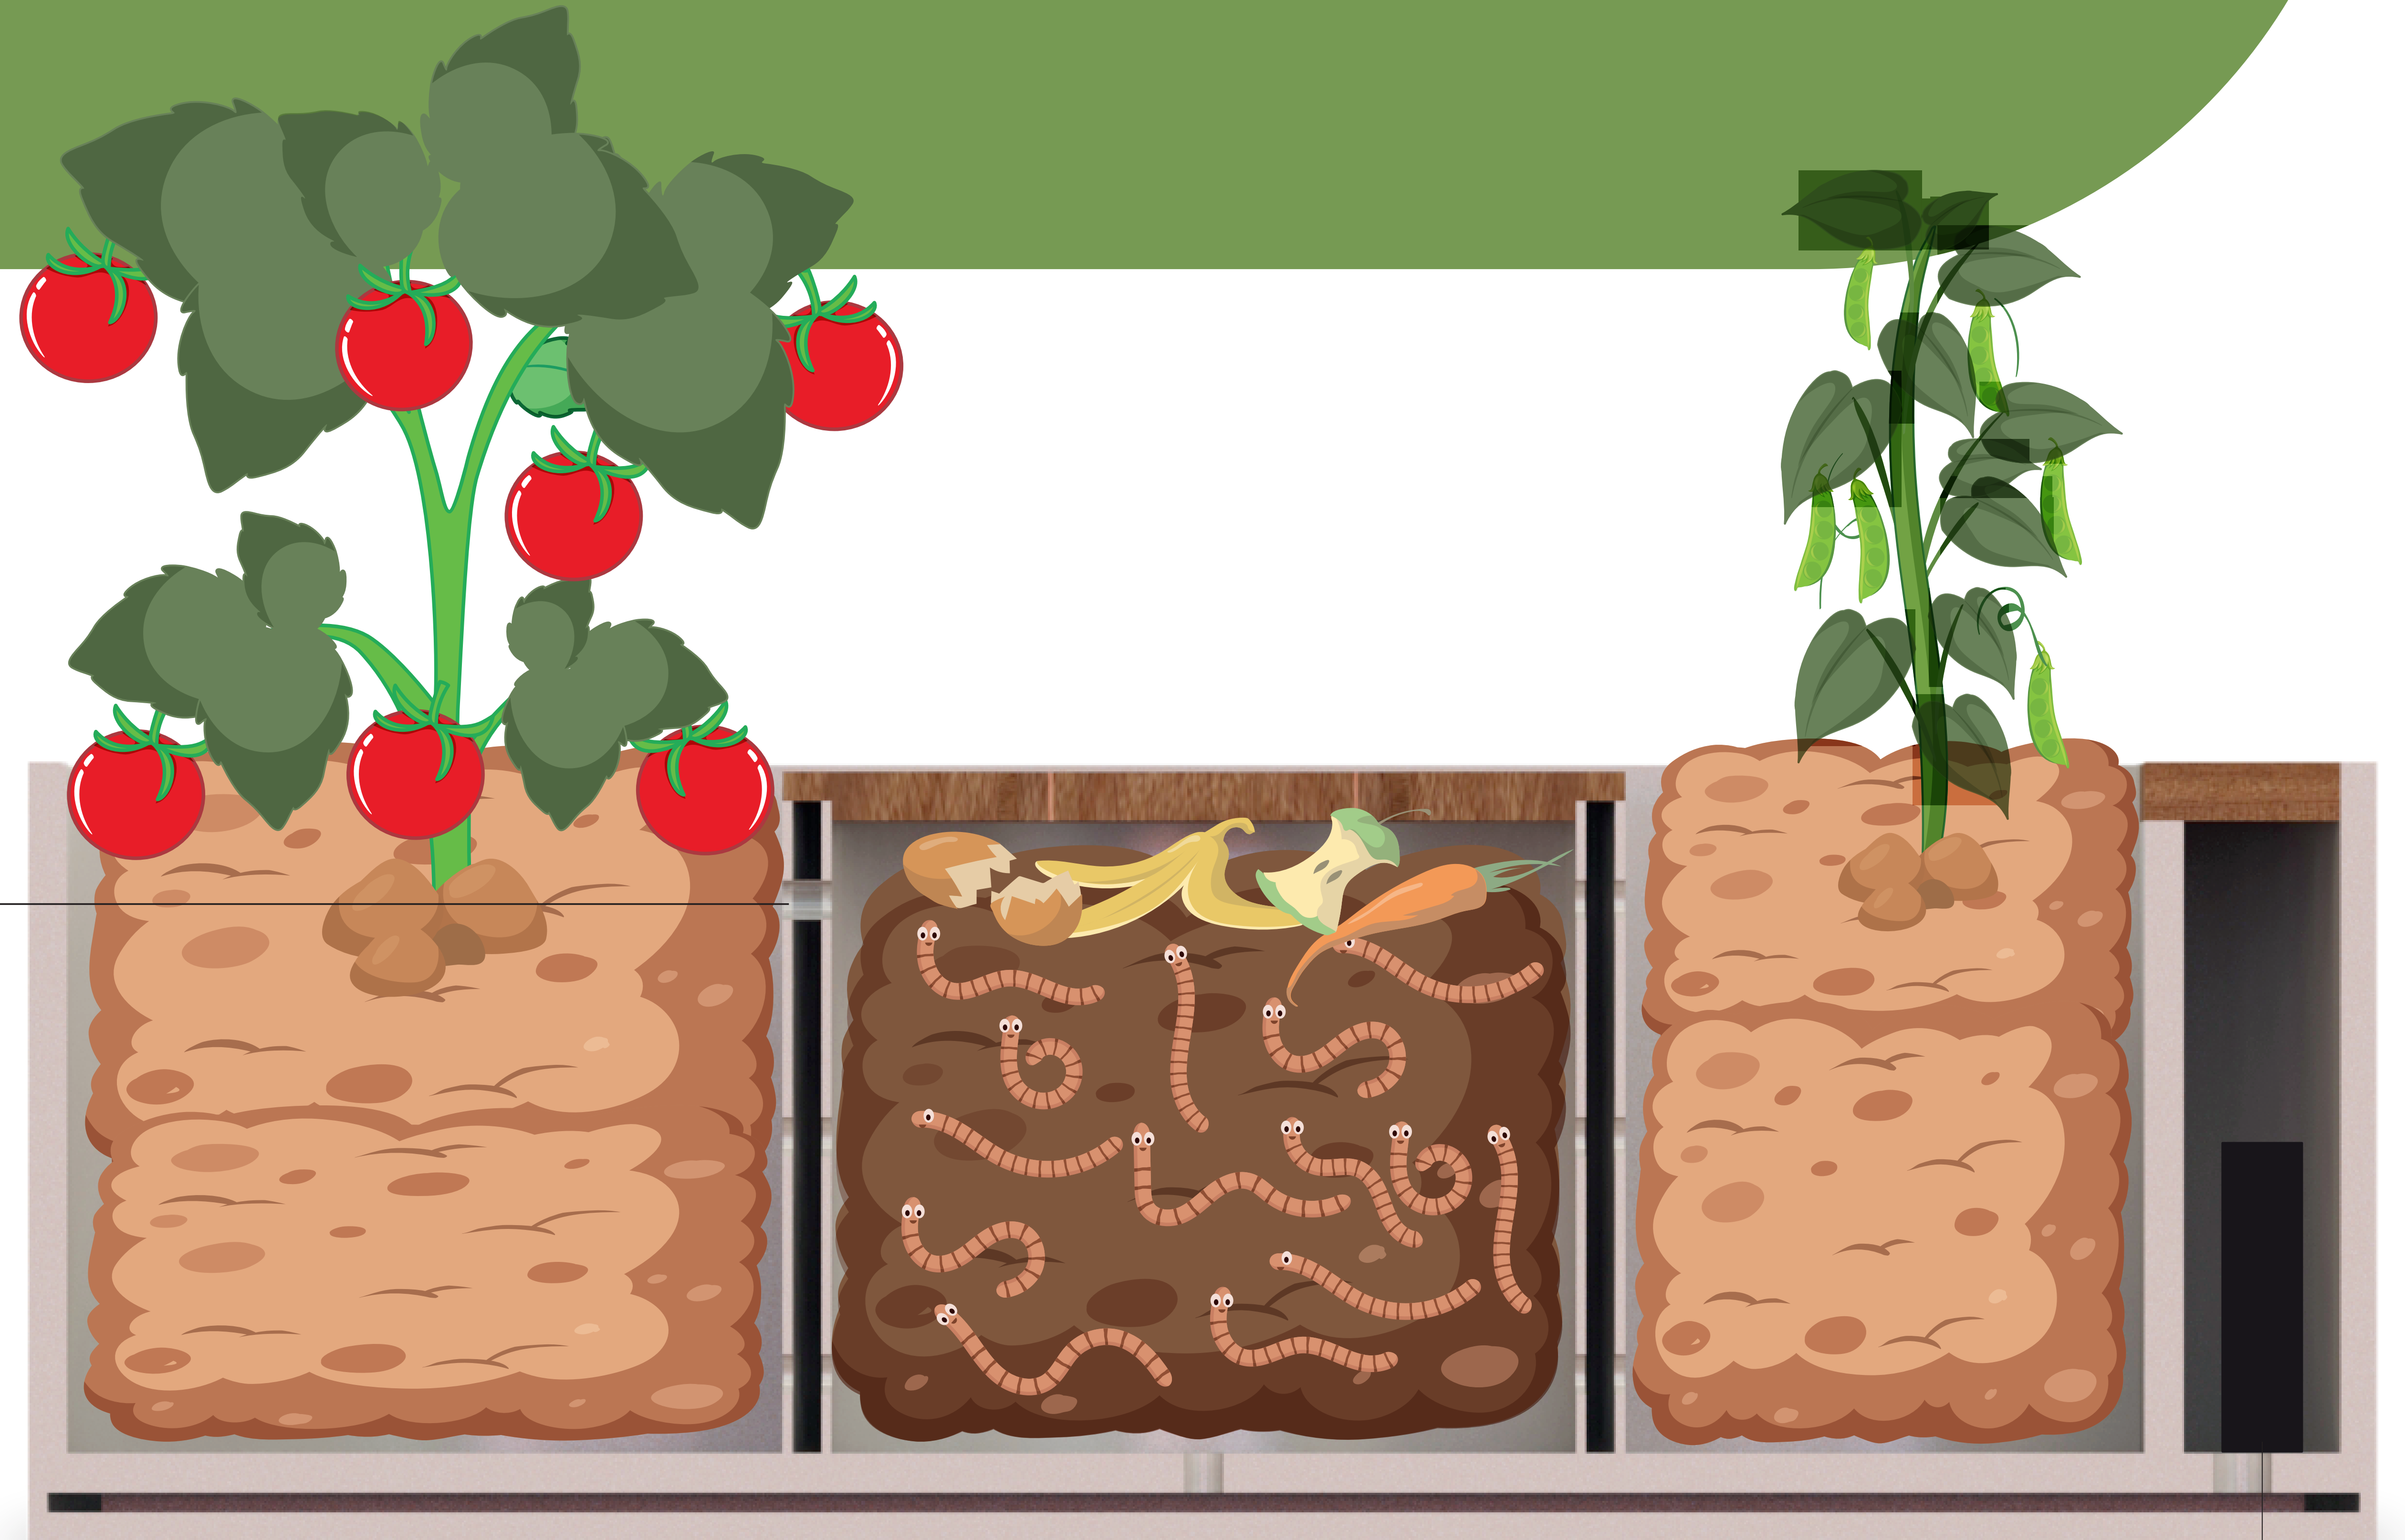

# SMART & MODULAR VERMIPONICS

## What is Wormify?

Wormify is a smart and modular vermiponics system, specifically designed for city rooftops of apartment buildings.

## How does Wormify work?

Wormify is based on a modular easily movable Keyhole Garden, taking advantage of Vermicomposting to assist in fertilizing the plants. Furthermore, the system has an application that gives you useful information about soil and worms.

## Sustainable solution

Vermicomposting helps rebuilding the soil with rich nutrients which leads to a garden that grows fresh and healthy food.