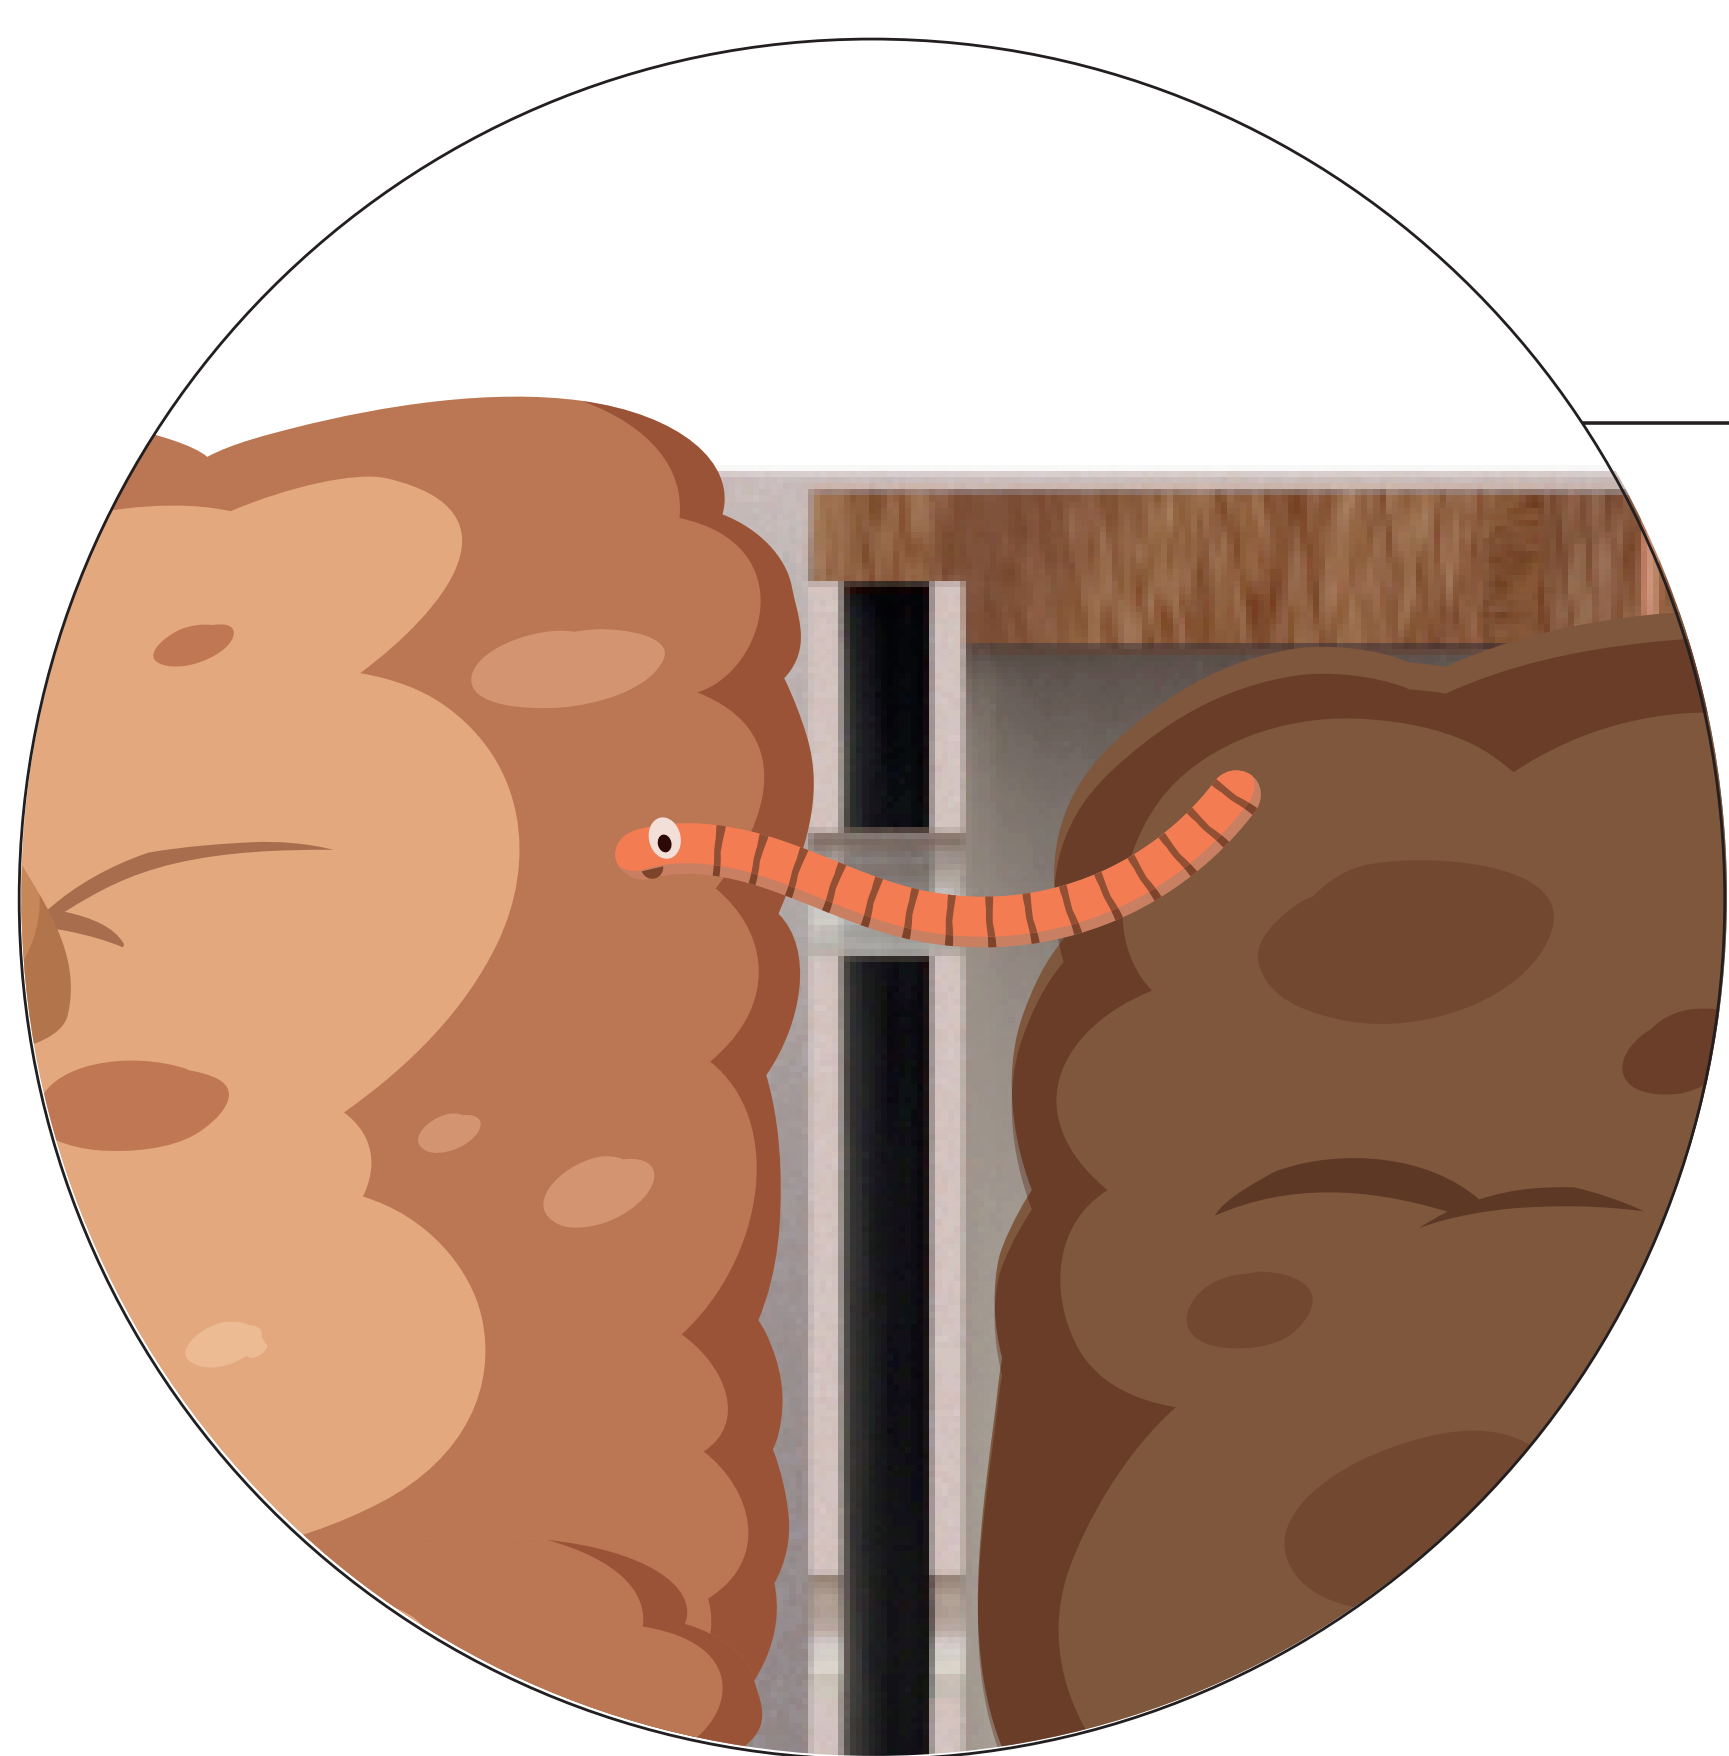

# SMART & MODULAR VERMIPONICS

## What is Wormify?

Wormify is a smart and modular vermiponics system, specifically designed for city rooftops of apartment buildings.

## How does Wormify work?

Wormify is based on a modular easily movable Keyhole Garden, taking advantage of Vermicomposting to assist in fertilizing the plants. Furthermore, the system has an application that gives you useful information about soil and worms.

## Sustainable solution

Vermicomposting helps rebuilding the soil with rich nutrients which leads to a garden that grows fresh and healthy food.